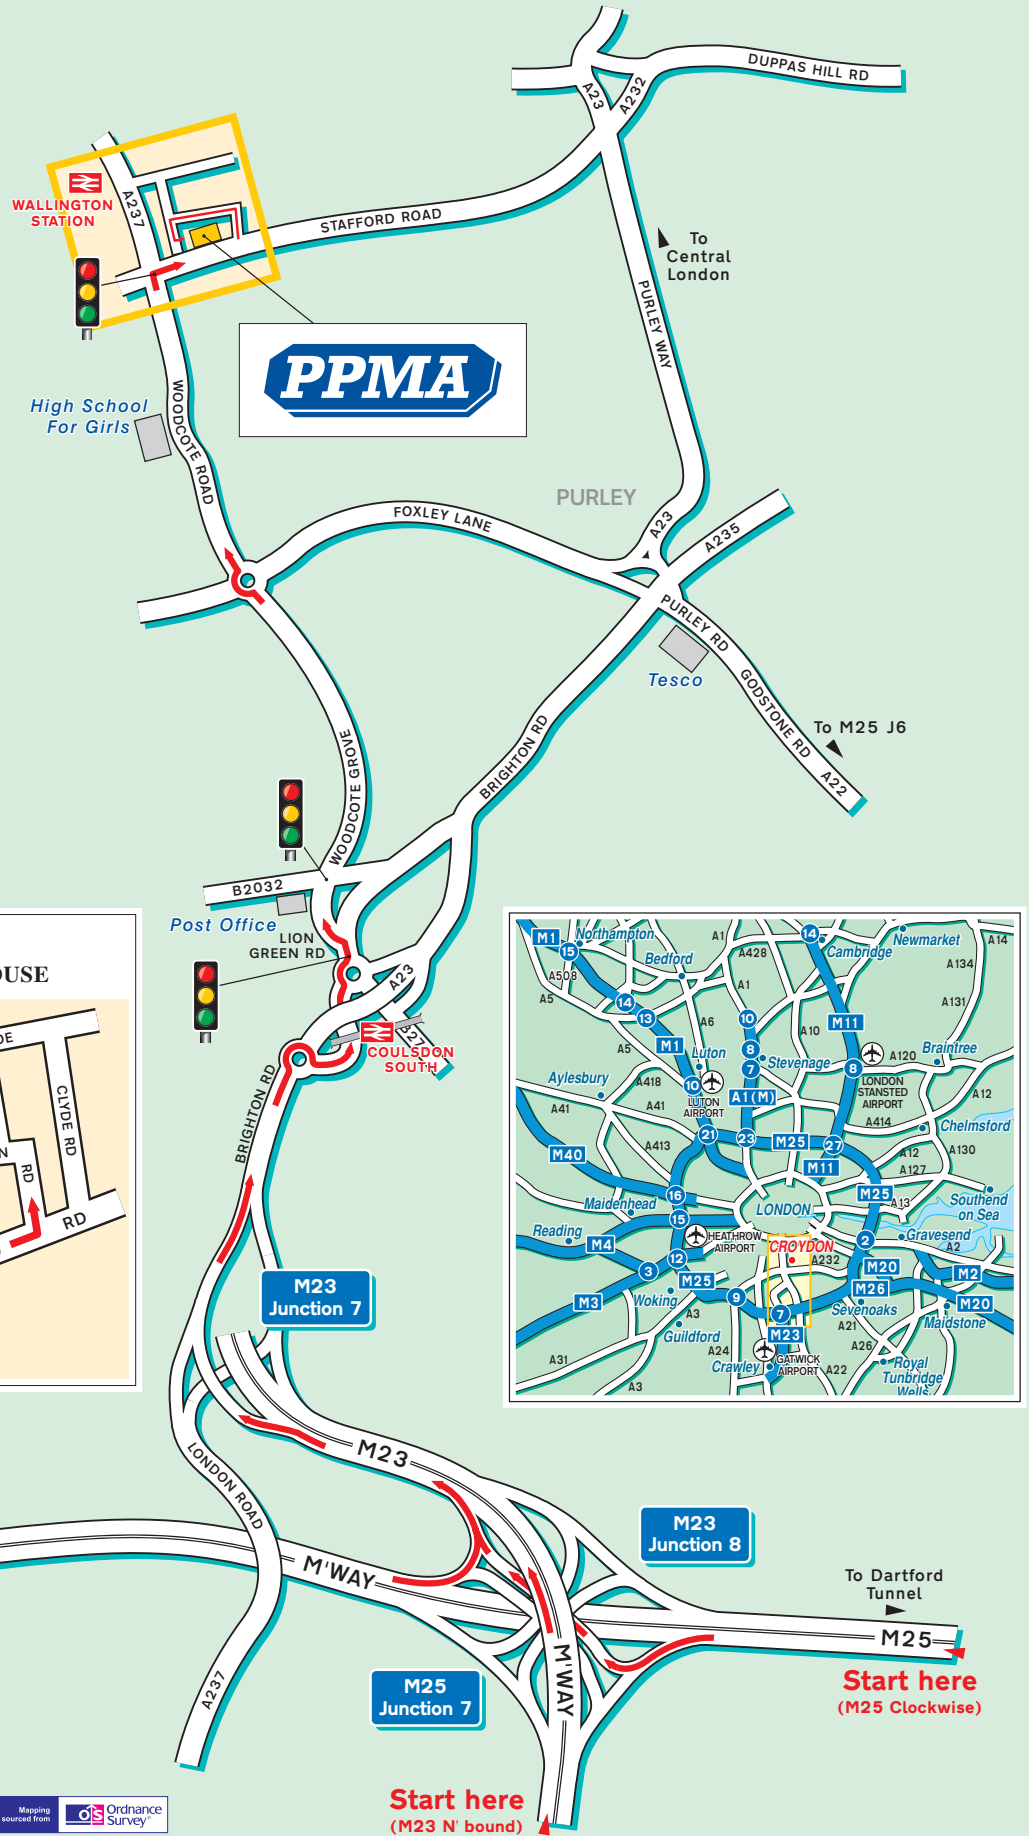

**By Road**

From the M25 take junction 7 northbound onto the the M23, continue onto the A23 at first roundabout take 2nd exit passing under a railway bridge at the second roundabout keep left turning left into Lion Green Road at the traffic lights. Continue across traffic lights onto Woodcote Grove, then proceed across roundabout into Woodcote Road. Stafford Road is on the right just before the town centre. Access to PPMA's car park is via Elgin Road. Follow the road all the way round. Turn left into Clarendon Road and then take the first left PPMA's car park is at the end through two other car parks. This will bring you to the back of New Progress House. NB: There are speed cameras on A23 & Woodcote Grove.

**By Rail**

From Victoria, direct route to Wallington. Once you have arrived at Wallington, turn right out of the station and walk up the hill to the crossroads past Sainsburys (approx. 5 mins). Turn left at the crossroads along Stafford Road. New Progress House is approximately 100 yards further on, on the left hand side. East Croydon mainline station is approximately 10 minutes taxi journey from PPMA.

**Section Detail  
NEW PROGRESS HOUSE**

**Start here**  
(M25 Anti C'wise)

**M23 Junction 8**

**M25 Junction 7**

**Start here**  
(M23 N' bound)