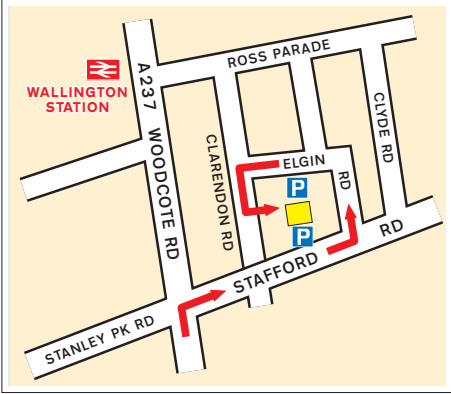

**By Road**

From the M25 take junction 7 northbound onto the the M23, continue onto the A23 at first roundabout take 2nd exit passing under a railway bridge at the second roundabout keep left turning left into Lion Green Road at the traffic lights. Continue across traffic lights onto Woodcote Grove, then proceed across roundabout into Woodcote Road. Stafford Road is on the right just before the town centre. Access to PPMA's car park is via Elgin Road. Follow the road all the way round. Turn left into Clarendon Road and then take the first left PPMA's car park is at the end through two other car parks. This will bring you to the back of New Progress House. NB: There are speed cameras on A23 & Woodcote Grove.

**By Rail**

From Victoria, direct route to Wallington. Once you have arrived at Wallington, turn right out of the station and walk up the hill to the crossroads past Sainsburys (approx. 5 mins). Turn left at the crossroads along Stafford Road. New Progress House is approximately 100 yards further on, on the left hand side. East Croydon mainline station is approximately 10 minutes taxi journey from PPMA.

**Section Detail  
NEW PROGRESS HOUSE**

**Start here**  
(M25 Anti C'wise)

**M23 Junction 8**

**M25 Junction 7**

**Start here**  
(M23 N' bound)